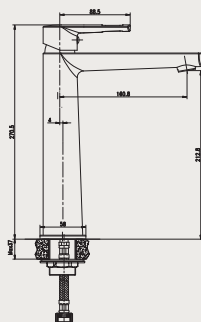

TECHNICAL DRAWING

Royal Ceramics Lanka PLC.

No.20, R.A. De Mel Mawatha, Colombo 03, Sri Lanka.

☎ 076 6 223 344 ✉ info@rcl.lk 🌐 www.rocell.com

FOLLOW US

** Dimensions of fixtures are nominal and may vary within the range of tolerance. These measurements are subject to change or cancellation. No responsibility is assumed for use of superseded or voided leaflet.